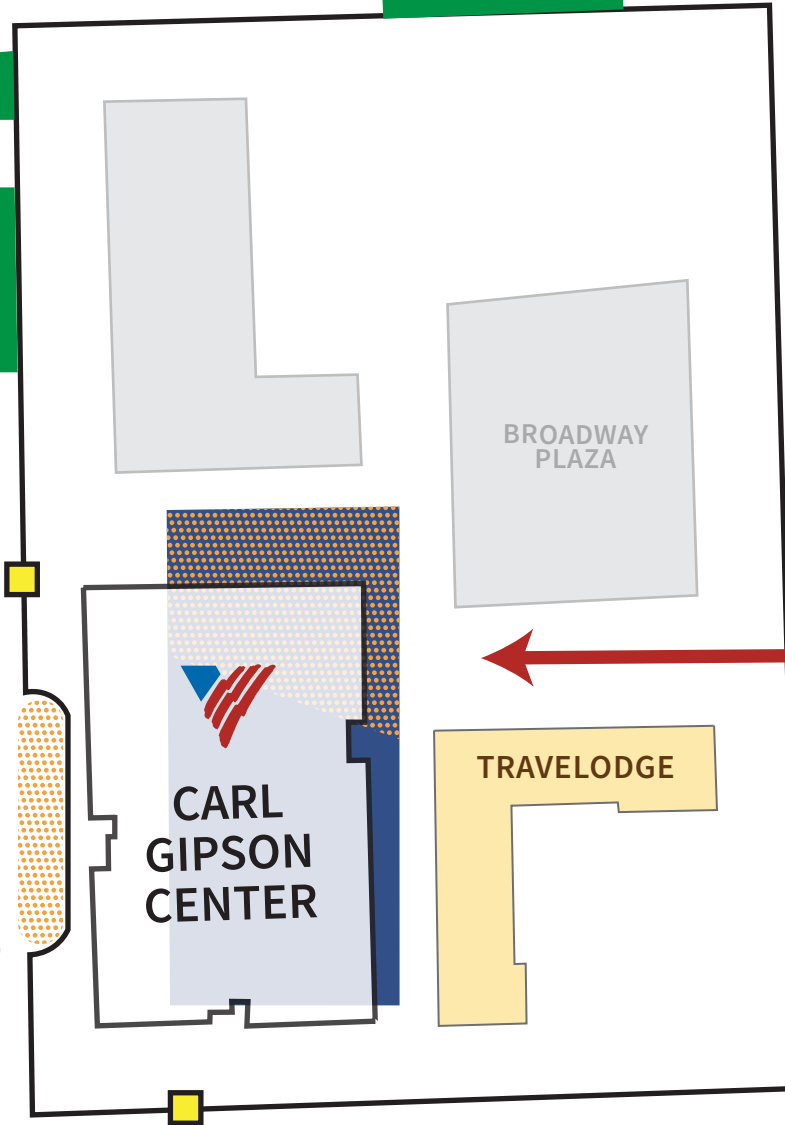

QUESTIONS?

Contact Gul Subaykan
gsubaykan@voaww.org or 425.818.2744

LOMBARD ST

BROADWAY

3025 Lombard St
Everett, WA 98201
425.818.2784